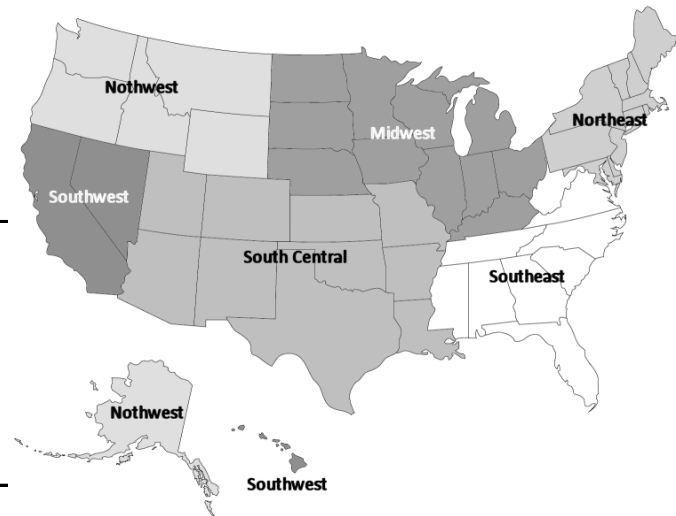

USDA HOLIDAY RETAIL PROMOTIONS FEATURING CHICKEN

Advertised Prices effective through May 28, 2012

Memorial Day 2012

This report provides a detailed breakdown of supermarket holiday promotions by region, state, and grocery chain including brand names, and prices, for the most popular chicken cuts for grilling including b/s breast, b/s thighs, split breast, wings, thighs, drums, and leg quarters and for the most popular prepared chicken items including 8-piece mixed and rotisserie birds, < 2 lbs.

Includes regular, antibiotic-free (A), and Organic (O) product.

Regions:

Northeast.....	CT,DC,DE,MA,MD,ME,NH,NJ,NY,PA,RI,VT.....	pages	1 - 13
Southeast.....	AL,FL,GA,MS,NC,SC,TN,VA,WV.....	pages	14 - 20
Midwest.....	IA,IL,IN,KY,MI,MN,ND,NE,OH,SD,WI.....	pages	21 - 29
South Central.....	AR,AZ,CO,KS,LA,MO,NM,OK,TX,UT.....	pages	30 - 36
Southwest.....	CA,HI,NV.....	pages	37 - 39
Northwest.....	AK,ID,MT,OR,WA,WY.....	pages	40 - 43