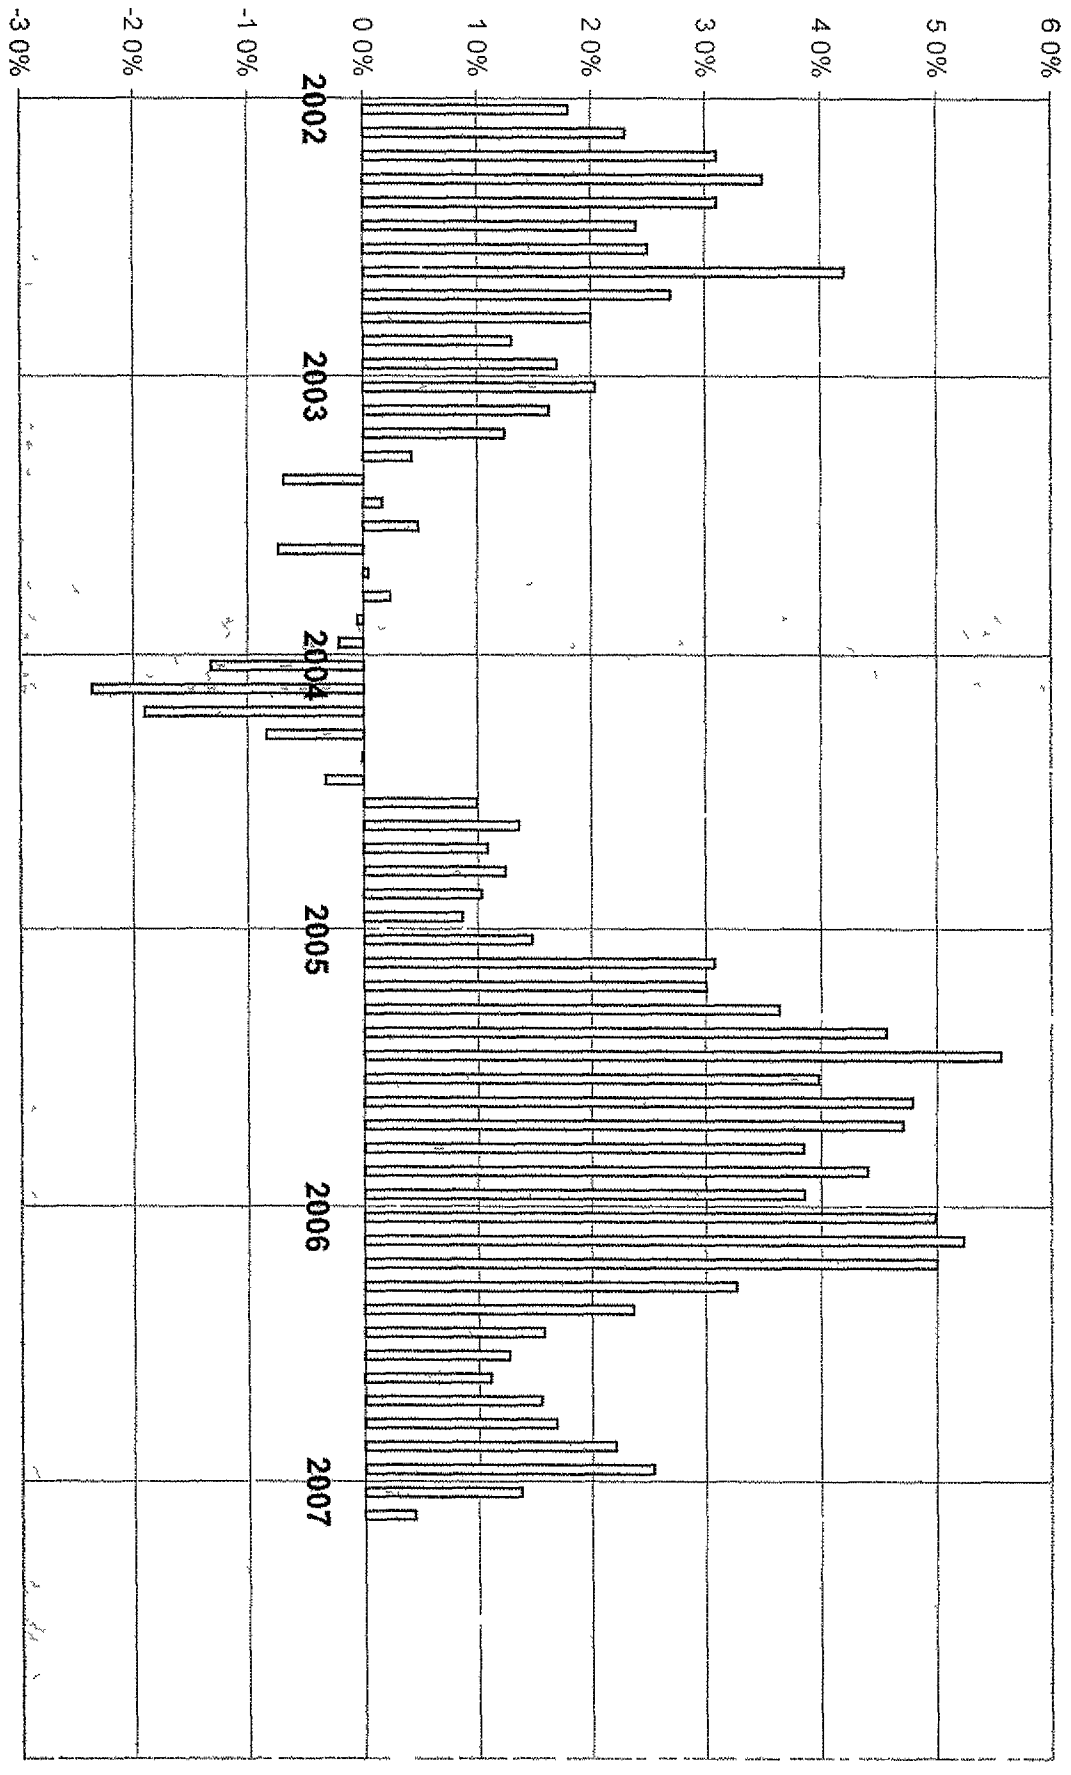

FEDERAL ORDER CLASS III PRICE

EXHIBIT
Co4
9EB 4-15-07

Change vs price Chart 2

PERCENT CHANGE IN U.S. MILK PRODUCTION FROM YEAR EARLIER (Daily Basis)

MILK COWS VS FMMO CLASS III MILK PRICE