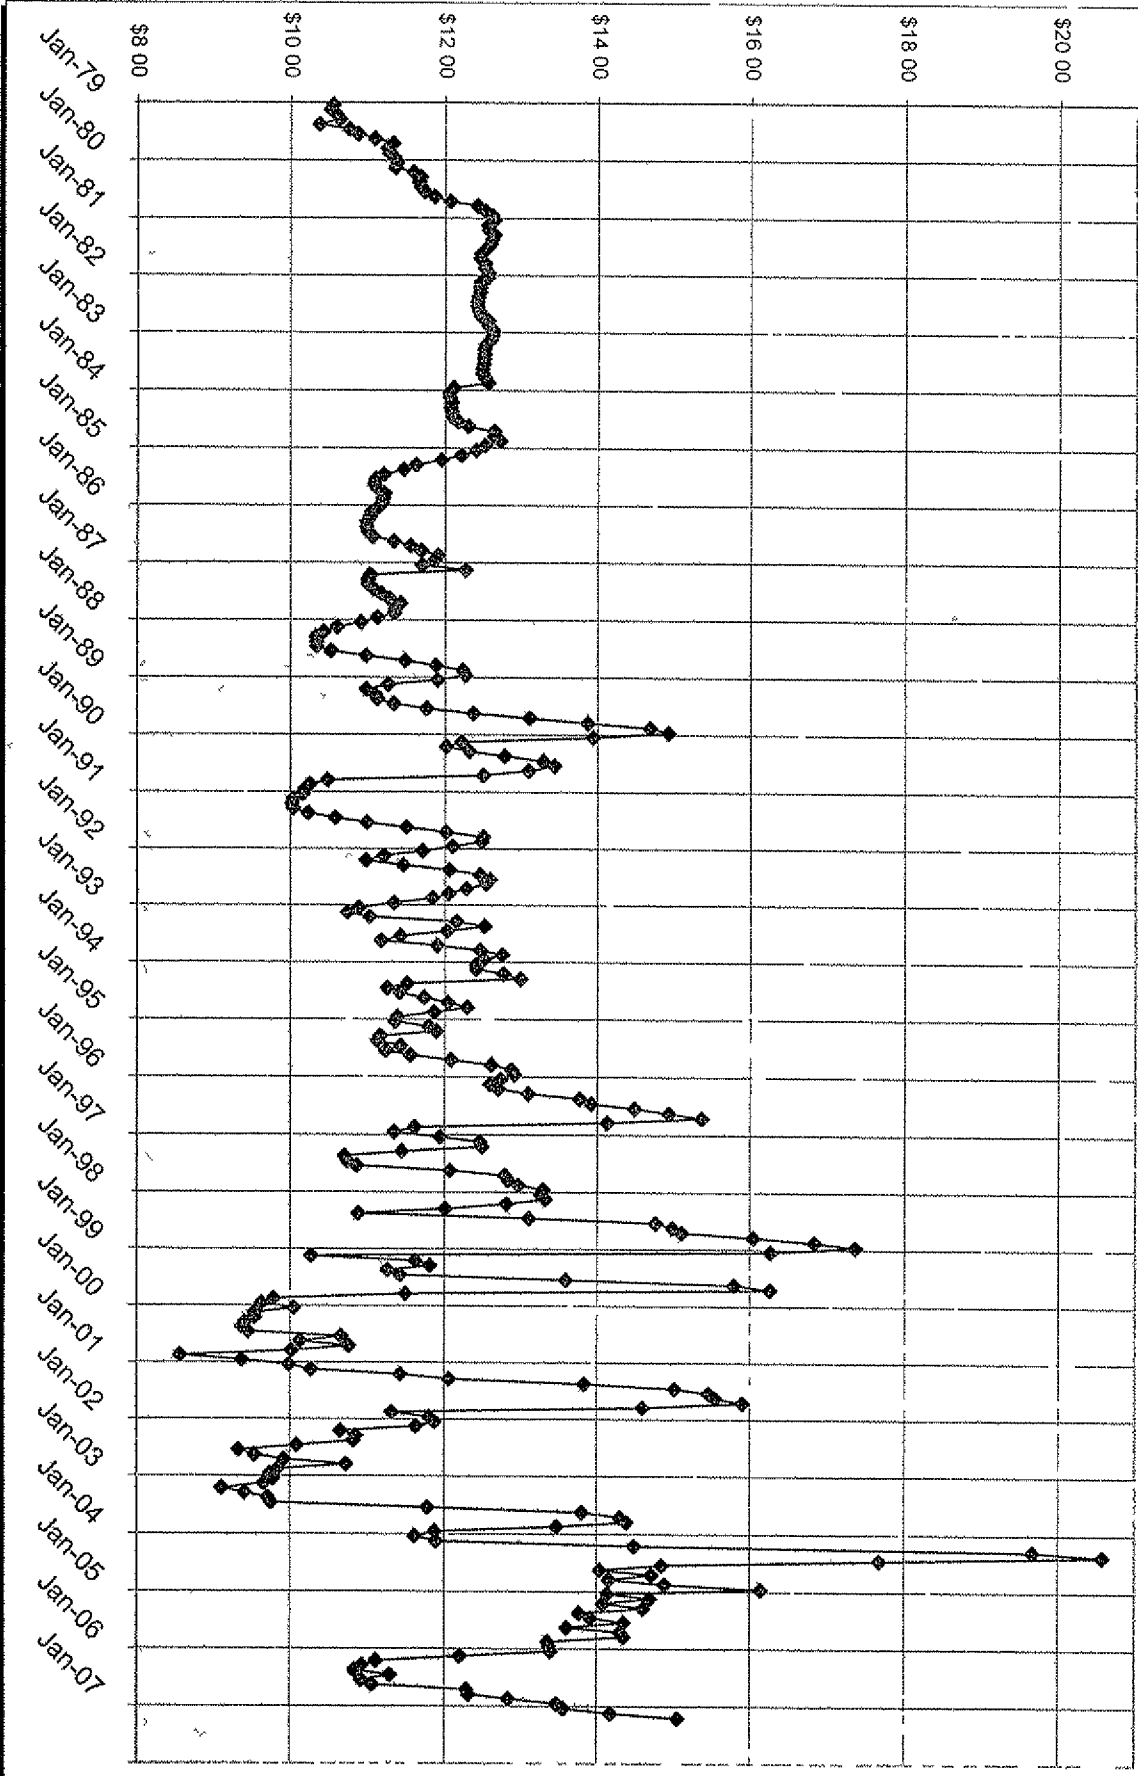

FEDERAL ORDER CLASS III PRICE

EXHIBIT
Co4
9EB 4-15-07

Change vs price Chart 2

PERCENT CHANGE IN U.S. MILK PRODUCTION FROM YEAR EARLIER (Daily Basis)

MILK COWS VS FMMO CLASS III MILK PRICE